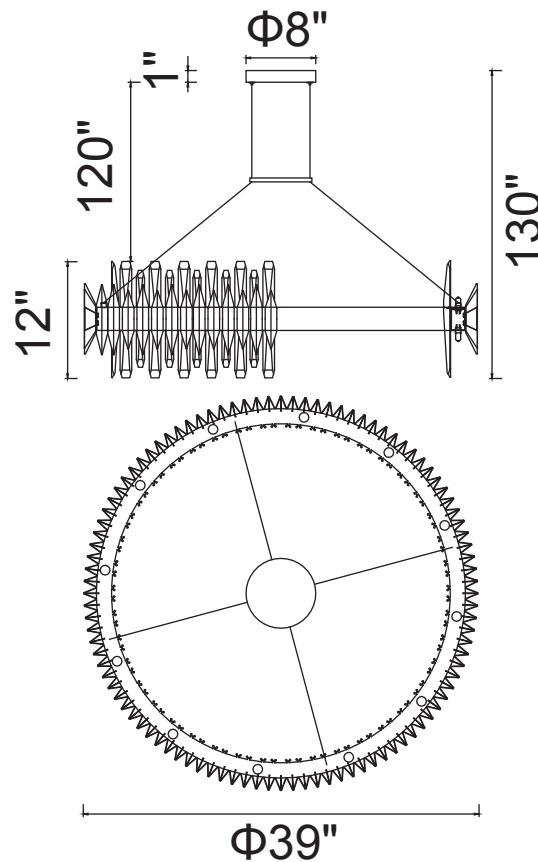

PROJECT: \_\_\_\_\_

FIXTURE TYPE: \_\_\_\_\_

LOCATION: \_\_\_\_\_

CONTACT/PHONE: \_\_\_\_\_

Item	1247P39-24-602
Collection	CITYSCAPE
Finish	Satin Gold
Glass	-----
Crystal	Clear
Input	120V AC,60HZ,AC

Shade	-----
Length/Dia.	39"
Width/Ext.	39"
Height	12"
Maximum	130"
Lumens	-----

Light Source	G9
Bulb Info.	24×40W
Included	-----
Dimmable	No
Color	-----
Weight	