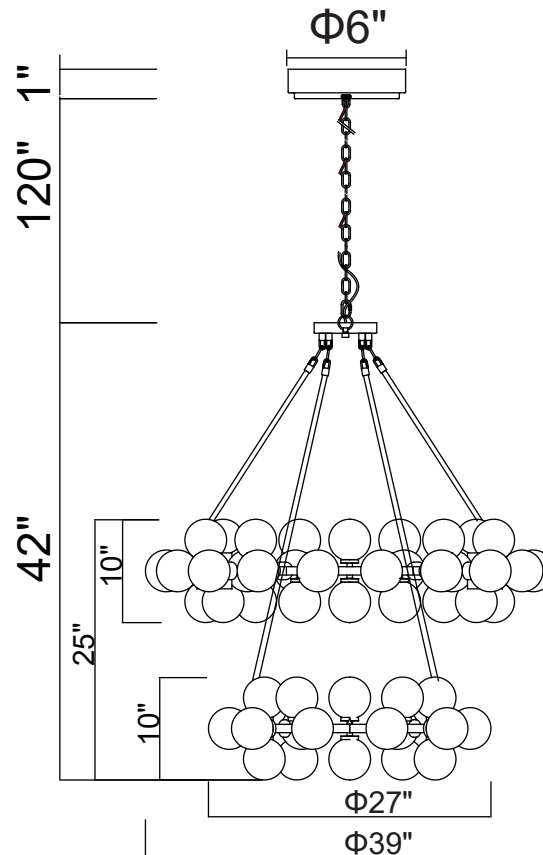

PROJECT: \_\_\_\_\_

FIXTURE TYPE: \_\_\_\_\_

LOCATION: \_\_\_\_\_

CONTACT/PHONE: \_\_\_\_\_

Item	1020P39-70-602
Collection	ARYA
Finish	Satin Gold
Glass	-----
Crystal	-----
Input	120V AC,60HZ,AC

Shade	-----
Length/Dia.	39"
Width/Ext.	-----
Height	42"
Maximum	163"
Lumens	-----

Light Source	LED
Bulb Info.	70×G9×MAX7W
Included	-----
Dimmable	Yes
Color	-----
Weight	