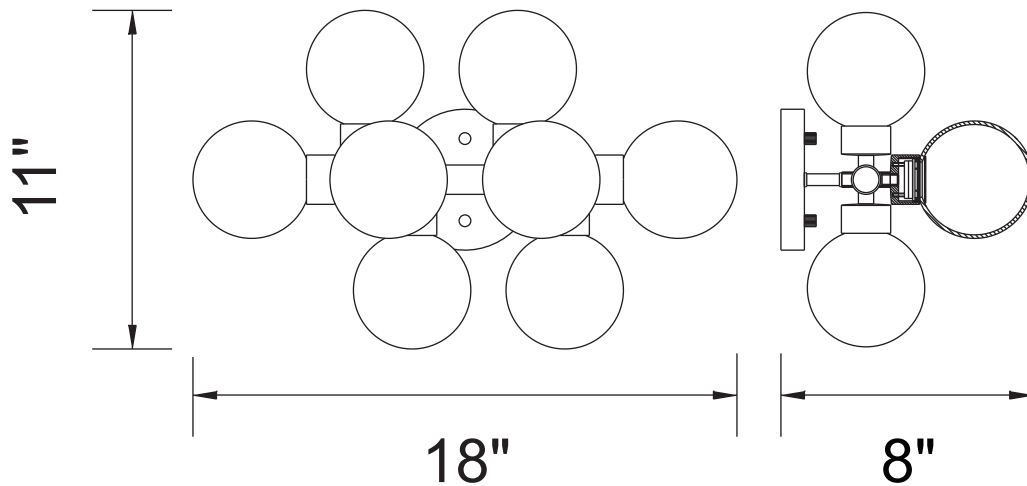

PROJECT: \_\_\_\_\_

FIXTURE TYPE: \_\_\_\_\_

LOCATION: \_\_\_\_\_

CONTACT/PHONE: \_\_\_\_\_

Item	1020W18-8-602
Collection	ARYA
Finish	Satin Gold
Glass	-----
Crystal	-----
Input	120V AC,60HZ,AC

Shade	-----
Length/Dia.	18"
Width/Ext.	8"
Height	11"
Maximum	11"
Lumens	-----

Light Source	LED
Bulb Info.	8×G9×MAX7W
Included	-----
Dimmable	Yes
Color	-----
Weight	