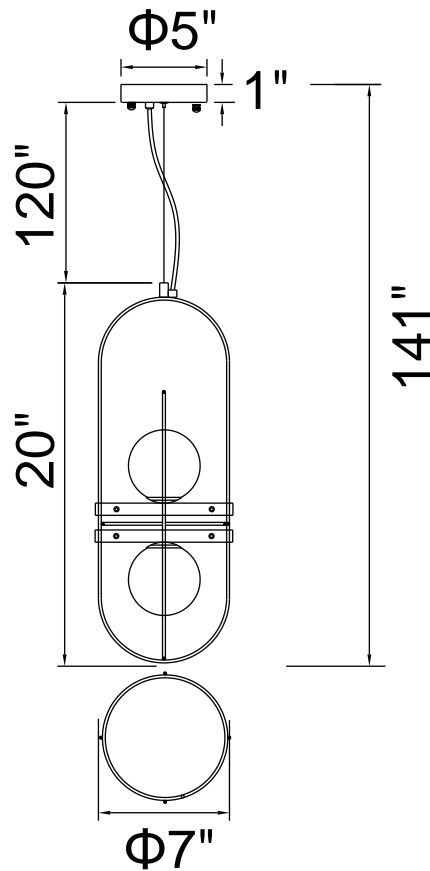

PROJECT: \_\_\_\_\_

FIXTURE TYPE: \_\_\_\_\_

LOCATION: \_\_\_\_\_

CONTACT/PHONE: \_\_\_\_\_

Item	1209P7-2-169
Collection	ORBIT
Finish	Medallion Gold
Glass	Frosted
Crystal	-----
Input	120V AC,60HZ,AC

Shade	-----
Length/Dia.	7"
Width/Ext.	7"
Height	20"
Maximum	141"
Lumens	-----

Light Source	LED G9
Bulb Info.	2x5W
Included	-----
Dimmable	Yes
Color	-----
Weight	-----