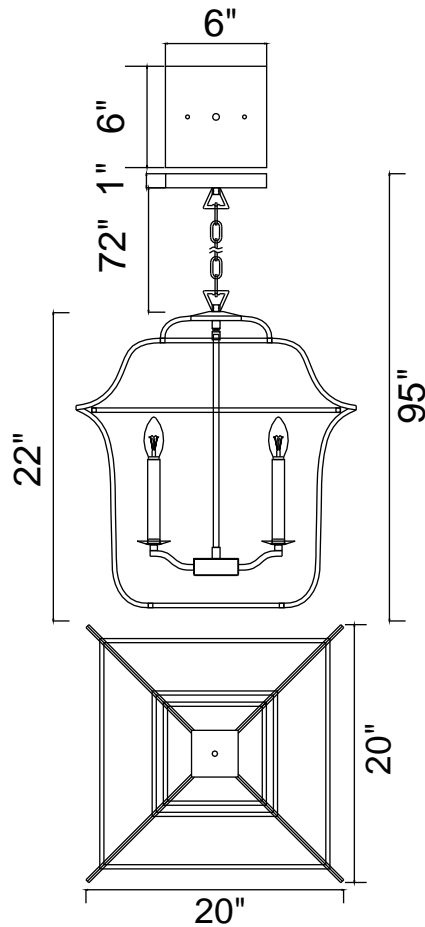

PROJECT: _____

FIXTURE TYPE: _____

LOCATION: _____

CONTACT/PHONE: _____

Item	1223P20-6-602
Collection	TUDOR
Finish	Satin Gold+Black
Glass	-----
Crystal	-----
Input	120V AC,60HZ,AC

Shade	-----
Length/Dia.	20"
Width/Ext.	20"
Height	16"
Maximum	95"
Lumens	-----

Light Source	E12
Bulb Info.	6x60W
Included	-----
Dimmable	Yes
Color	-----
Weight	-----