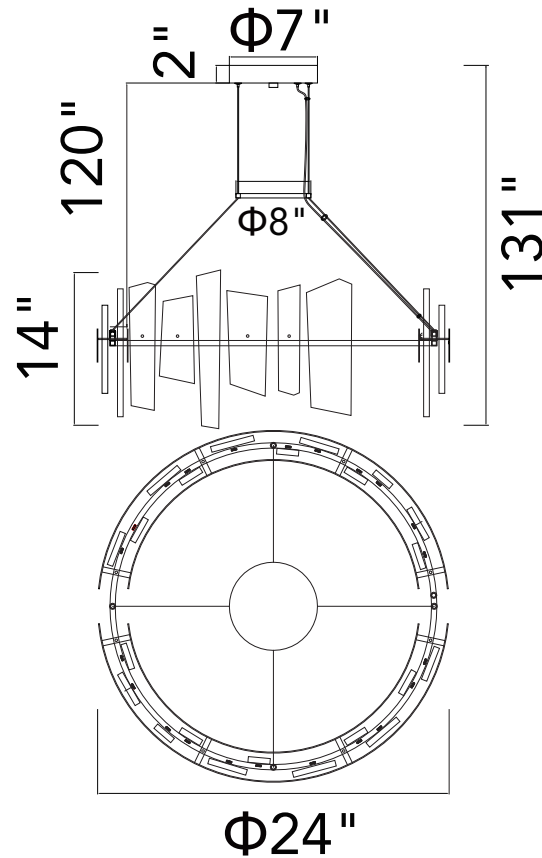

PROJECT: \_\_\_\_\_

FIXTURE TYPE: \_\_\_\_\_

LOCATION: \_\_\_\_\_

CONTACT/PHONE: \_\_\_\_\_

Item	1246P24-602-A
Collection	GUADIANA
Finish	Stain Gold
Glass	-----
Crystal	Clear
Input	120V AC,60HZ,AC

Shade	-----
Length/Dia.	24"
Width/Ext.	24"
Height	14"
Maximum	131"
Lumens	2340

Light Source	LED
Bulb Info.	45W
Included	-----
Dimmable	Yes
Color	3000K
Weight	