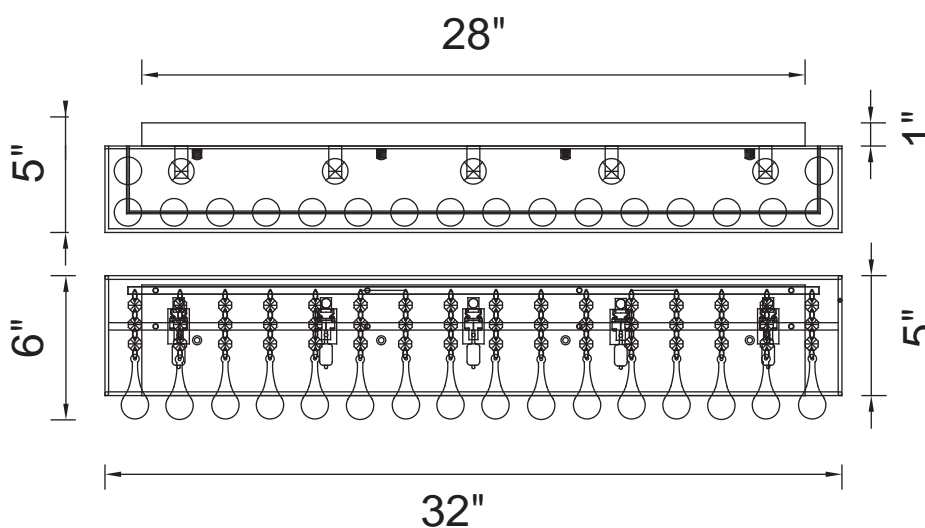

# CWI LIGHTING

BRIGHTER LIVING. SIMPLIFIED.

PROJECT: \_\_\_\_\_  
 FIXTURE TYPE: \_\_\_\_\_  
 LOCATION: \_\_\_\_\_  
 CONTACT/PHONE: \_\_\_\_\_

Item	5005W32C-RC
Collection	WATER DROP
Finish	Chrome
Glass	-----
Crystal	Clear
Input	120V AC,60HZ,AC

Shade	White
Length/Dia.	32"
Width/Ext.	5"
Height	6"
Maximum	-----
Lumens	-----

Light Source	G9
Bulb Info.	5x40W
Included	-----
Dimmable	No
Color	-----
Weight	