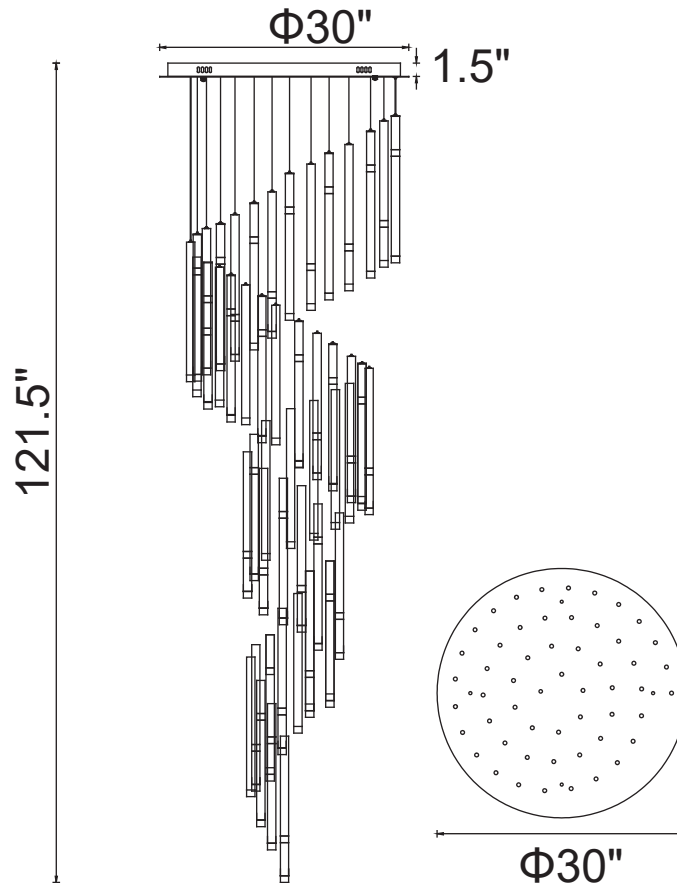

PROJECT: _____

FIXTURE TYPE: _____

LOCATION: _____

CONTACT/PHONE: _____

Item	1262P30-54-101
Collection	FLUTE
Finish	Black
Acrylic	Frosted
Crystal	-----
Input	120V AC,60HZ,AC

Shade	-----
Length/Dia.	30"
Width/Ext.	30"
Height	121.5"
Maximum	121.5"
Lumens	7384

Light Source	LED
Bulb Info.	142W
Included	-----
Dimmable	Yes
Color	3000K
Weight	