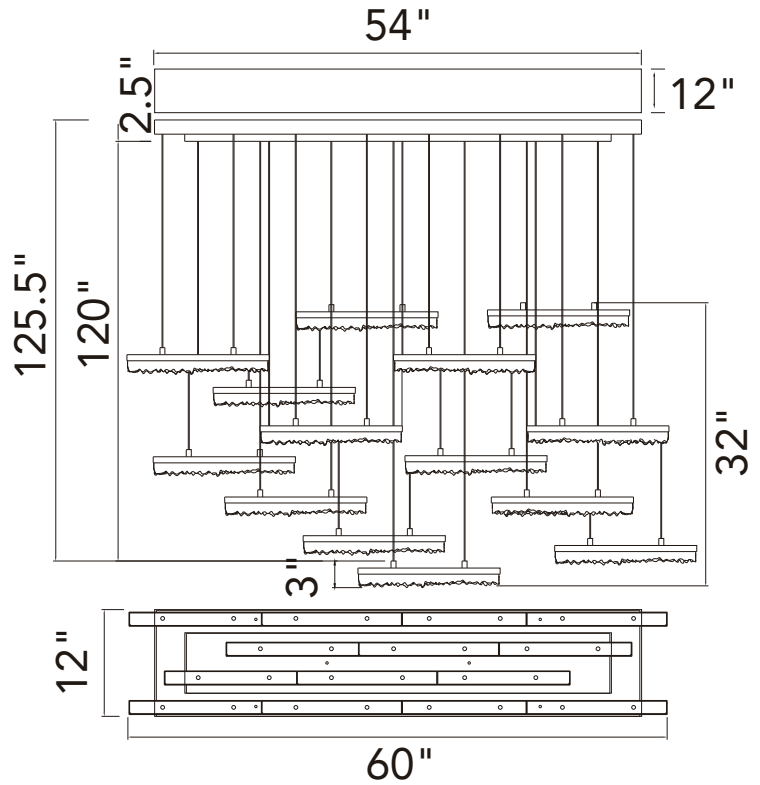

PROJECT: _____
 FIXTURE TYPE: _____
 LOCATION: _____
 CONTACT/PHONE: _____

Item	1588P60-14-624
Collection	STAGGER
Category	Chandelier
Finish	Brass
Glass	Clear
Crystal	-----
Acrylic	-----

Shade Color	-----
Min Assembled Height	5.5"
Max Assembled Height	125.5"
Width	60"
Length	12"
Diameter	-----
Input	120V AC,60HZ,AC

Lumens	7280
Light Source	LED
Bulb Info.	140W
Included	-----
Dimmable	Yes
Colour Temp	3000K
Weight	70.84Lbs

CWI Lighting
 2775 Broadway
 Buffalo, NY 14227
 USA

CWI Lighting
 140 Steelcase Rd. W.
 Markham ON. L3R 3J9
 Canada