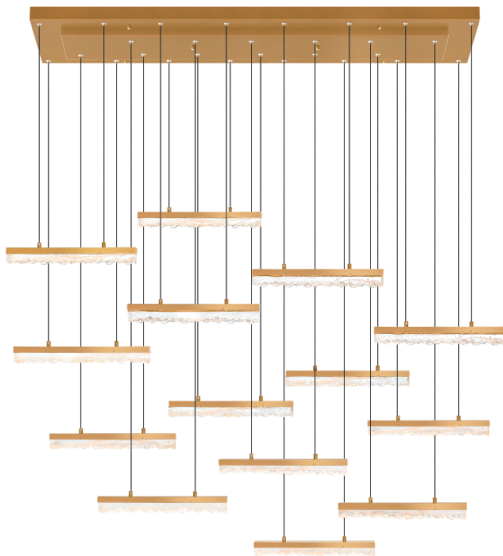

PROJECT: _____
 FIXTURE TYPE: _____
 LOCATION: _____
 CONTACT/PHONE: _____

Item	1588P60-14-624
Collection	STAGGER
Category	Chandelier
Finish	Brass
Glass	Clear
Crystal	-----
Acrylic	-----

Shade Color	-----
Min Assembled Height	5.5"
Max Assembled Height	125.5"
Width	60"
Length	12"
Diameter	-----
Input	120V AC,60HZ,AC

Lumens	7280
Light Source	LED
Bulb Info.	140W
Included	-----
Dimmable	Yes
Colour Temp	3000K
Weight	70.84Lbs

CWI Lighting
 2775 Broadway
 Buffalo, NY 14227
 USA

CWI Lighting
 140 Steelcase Rd. W.
 Markham ON. L3R 3J9
 Canada