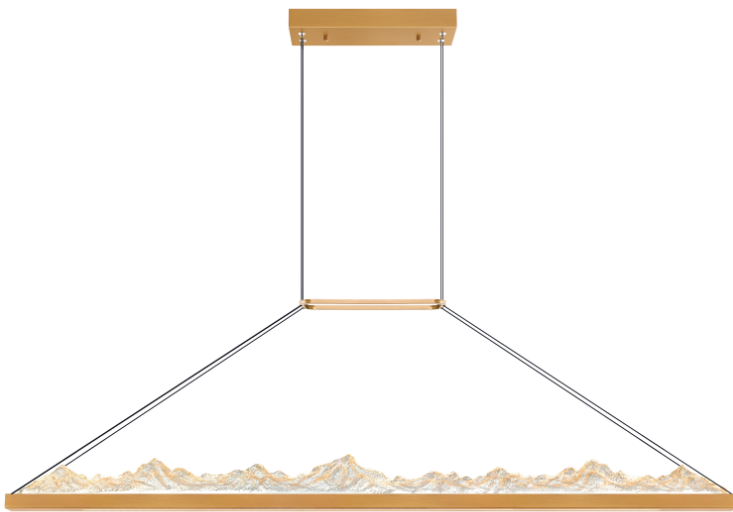

PROJECT: _____
 FIXTURE TYPE: _____
 LOCATION: _____
 CONTACT/PHONE: _____

Item	1601P62-624
Collection	HIMALAYAS
Category	Chandelier
Finish	Brass
Polyresin	Clear
Crystal	-----
Acrylic	-----

Shade Color	-----
Min Assembled Height	7"
Max Assembled Height	127"
Width	62"
Length	4.3"
Extension Wall Mounts	-----
Input	120V AC,60HZ,AC

Lumens	1976
Light Source	LED
Bulb Info.	38W
Included	-----
Dimmable	Yes
Colour Temp	3000,4000,5000K
Weight	15.4Lbs

CWI Lighting
 2775 Broadway
 Buffalo, NY 14227
 USA

CWI Lighting
 140 Steelcase Rd. W.
 Markham ON. L3R 3J9
 Canada