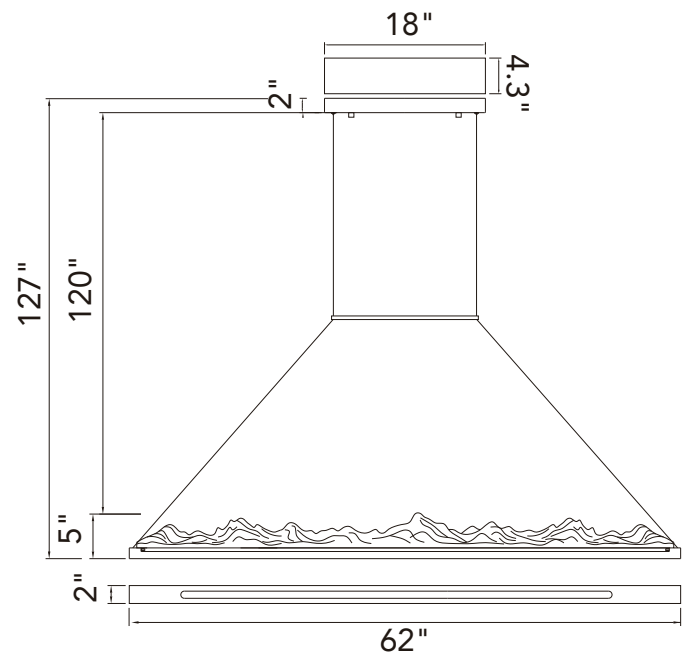

PROJECT: _____
 FIXTURE TYPE: _____
 LOCATION: _____
 CONTACT/PHONE: _____

Item	1601P62-624
Collection	HIMALAYAS
Category	Chandelier
Finish	Brass
Polyresin	Clear
Crystal	-----
Acrylic	-----

Shade Color	-----
Min Assembled Height	7"
Max Assembled Height	127"
Width	62"
Length	4.3"
Extension Wall Mounts	-----
Input	120V AC,60HZ,AC

Lumens	1976
Light Source	LED
Bulb Info.	38W
Included	-----
Dimmable	Yes
Colour Temp	3000,4000,5000K
Weight	15.4Lbs

CWI Lighting
 2775 Broadway
 Buffalo, NY 14227
 USA

CWI Lighting
 140 Steelcase Rd. W.
 Markham ON. L3R 3J9
 Canada