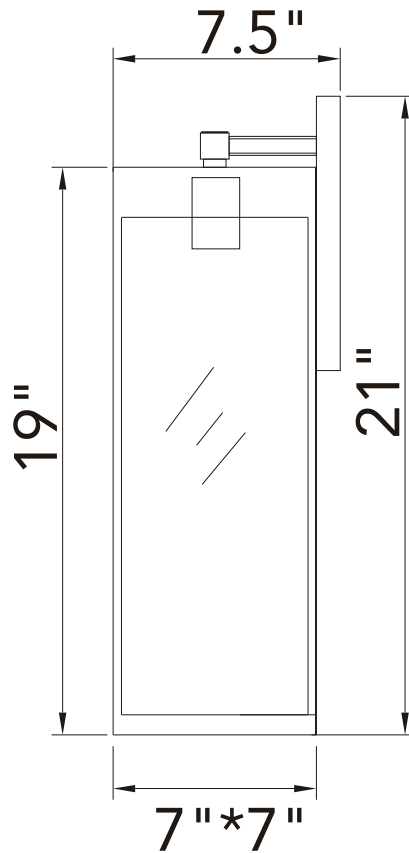

PROJECT: _____

FIXTURE TYPE: _____

LOCATION: _____

CONTACT/PHONE: _____

Item	1695W7-1-101
Collection	Windsor
Finish	Black
Glass	Clear
Crystal	-----
Input	120V AC,60HZ,AC

Shade	-----
Length/Dia.	7"
Width/Ext.	7"
Height	19"
Maximum	21"
Lumens	-----

Light Source	E26
Bulb Info.	1x60W
Included	-----
Dimmable	Yes
Color	-----
Weight	