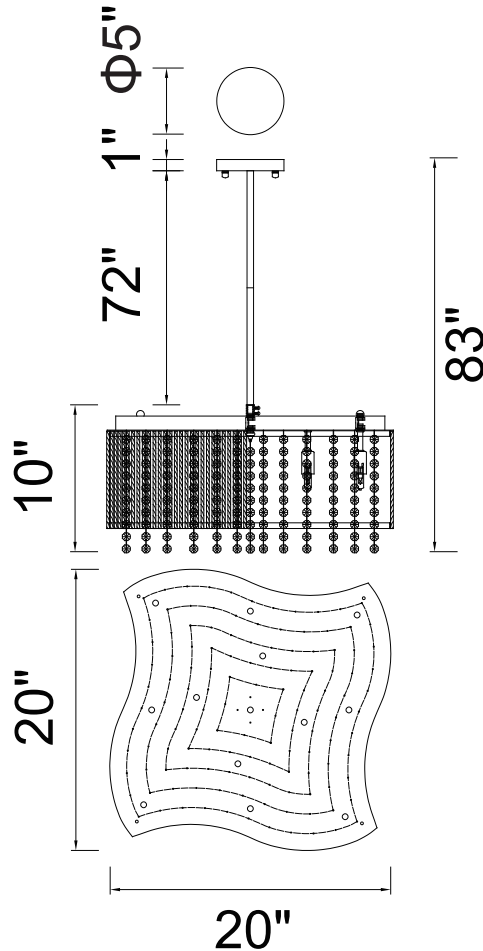

PROJECT: _____
 FIXTURE TYPE: _____
 LOCATION: _____
 CONTACT/PHONE: _____

Item	5535P20C-RB
Collection	CLAIRE
Finish	Chrome
Glass	-----
Crystal	Clear
Input	120V AC,60HZ,AC

Shade	-----
Length/Dia.	20"
Width/Ext.	20"
Height	10"
Maximum	83"
Lumens	-----

Light Source	G9
Bulb Info.	12x40W
Included	-----
Dimmable	Yes
Color	-----
Weight	