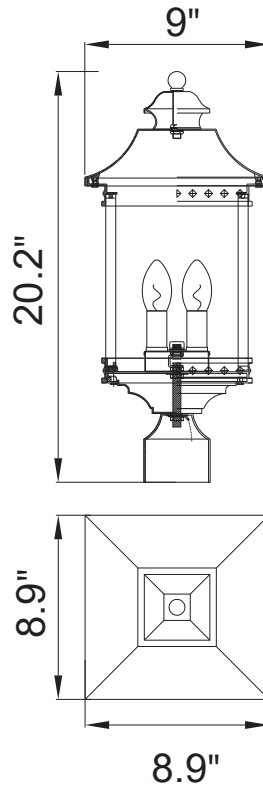

PROJECT: \_\_\_\_\_

FIXTURE TYPE: \_\_\_\_\_

LOCATION: \_\_\_\_\_

CONTACT/PHONE: \_\_\_\_\_

Item	0416PT9-2-101
Collection	CLEVELAND
Finish	Black
Glass	Clear
Crystal	-----
Input	120V AC,60HZ,AC

Shade	-----
Length/Dia.	8.9"
Width/Ext.	9"
Height	20.2"
Maximum	-----
Lumens	-----

Light Source	E12
Bulb Info.	2×60W
Included	-----
Dimmable	Yes
Color	-----
Weight	7 Lbs