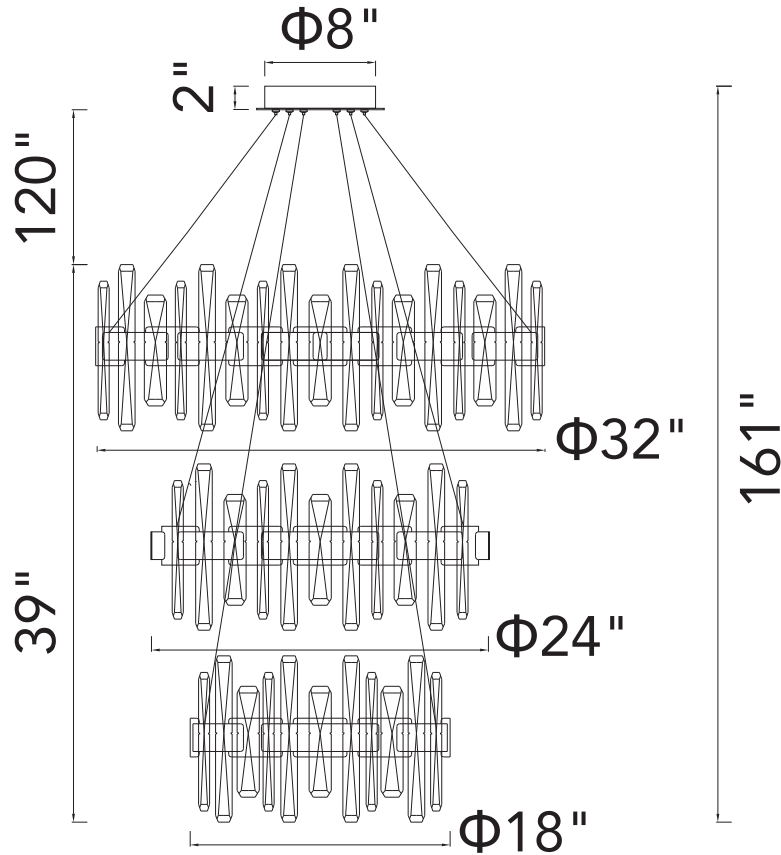

PROJECT: _____

FIXTURE TYPE: _____

LOCATION: _____

CONTACT/PHONE: _____

Item	1592P32-3-612
Collection	AYA
Finish	Pearl Black + Titanium Gold
Acrylic	-----
Crystal	Clear
Input	120V AC,60HZ,AC

Shade	-----
Length/Dia.	32"
Width/Ext.	-----
Height	39"
Maximum	161"
Lumens	7800

Light Source	LED
Bulb Info.	150W
Included	-----
Dimmable	Yes
Color	3000K
Weight	