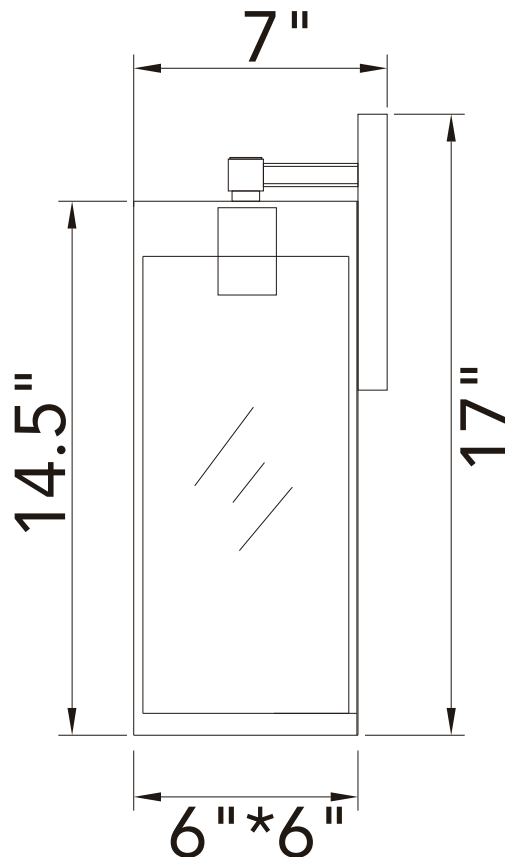

PROJECT: \_\_\_\_\_

FIXTURE TYPE: \_\_\_\_\_

LOCATION: \_\_\_\_\_

CONTACT/PHONE: \_\_\_\_\_

Item	1695W6-1-101
Collection	Windsor
Finish	Black
Glass	Clear
Crystal	-----
Input	120V AC,60HZ,AC

Shade	-----
Length/Dia.	6"
Width/Ext.	6"
Height	14.5"
Maximum	17"
Lumens	-----

Light Source	E26
Bulb Info.	1x60W
Included	-----
Dimmable	Yes
Color	-----
Weight	