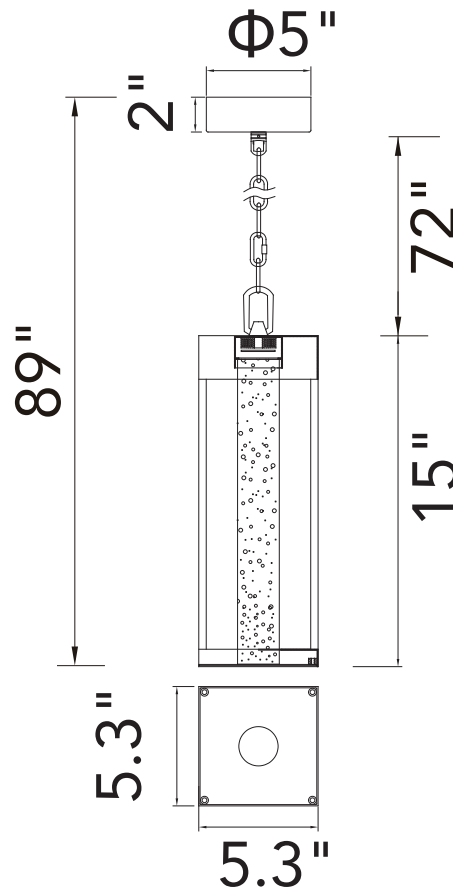

PROJECT: \_\_\_\_\_

FIXTURE TYPE: \_\_\_\_\_

LOCATION: \_\_\_\_\_

CONTACT/PHONE: \_\_\_\_\_

Item	1696P5-1-101
Collection	ROCHESTER
Finish	Black
Glass	-----
Crystal	Clear
Input	120V AC,60HZ,AC

Shade	-----
Length/Dia.	5.3"
Width/Ext.	5.3"
Height	15"
Maximum	89"
Lumens	312

Light Source	LED
Bulb Info.	6W
Included	-----
Dimmable	Yes
Color	3000K
Weight	